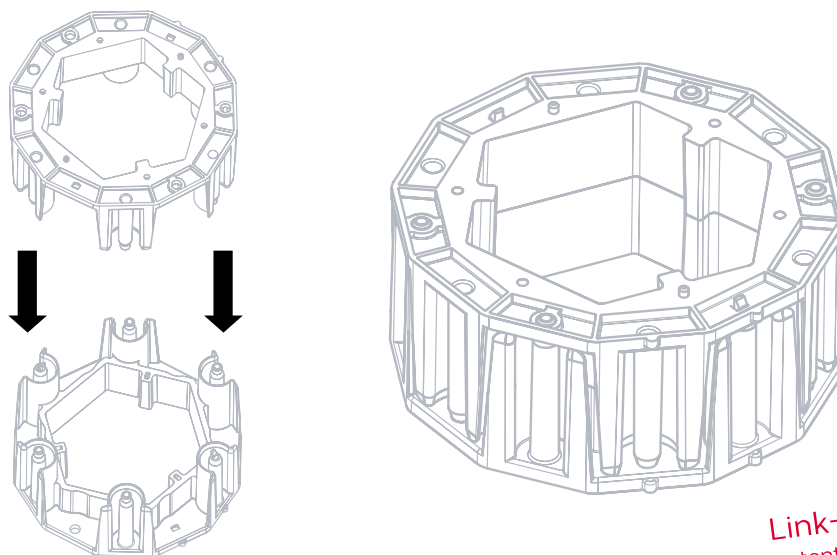

Car wash optimisation

ISTOBAL offers the best car wash products, adding value to machines and increasing efficiency at the car wash facility. Optimising each wash process to the full, ISTOBAL esens® chemicals are the best complement to our car wash and car care solutions.

Brushes

A good brush should ensure that the materials in contact with the vehicle have optimal cleaning and caring capabilities. ISTOBAL car wash brushes have been developed considering several important aspects such as the material of the brush and the fitting system.

Two diameters are available for brush sections (900 and 1.000 mm, combinable) and their average density exerts less pressure on the vehicle sheet, while making less noise.

Their low water absorption and residual moisture mitigates dripping after use, obtaining a better final dry.

The **fitting system** consists of a mechanism that secures and combines different materials in a single detachable assembly composed of two individual parts fitted together, making up a complete brush section. The system allows the brush material to be easily replaced.

Link-it® system
patented by ISTOBAL