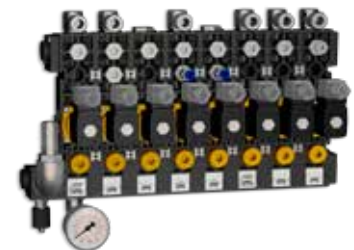

- High-pressure horizontal scanner.
- Fixed side high pressure.
- Oscillating side high-pressure and rocker panel high pressure.

7" touch screen

New

7" colour touch screen built into the command post for easier connection and control of all optional extras installed on the rollover.

PLC

Total centralised rollover control thanks to the new Siemens PLC, with great capacity and a high processing speed.

With native Profinet connectivity.

Fluids board

Complete redesign of the fluids board with a common water collector at the outlet of the modules. Double injector after solenoid valve.