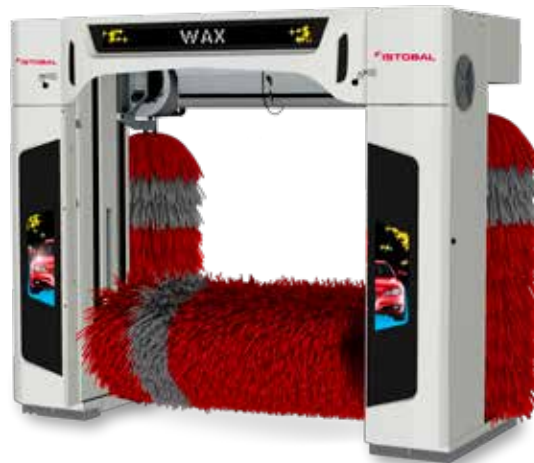

This application uses the VNC (*Virtual Network Computing*) connection and is compatible with JAVA web browsers.

Control in your hands...

PREMIUM fairing with BOOMERANG lighting.

ZENIT fairing with LED side screens.