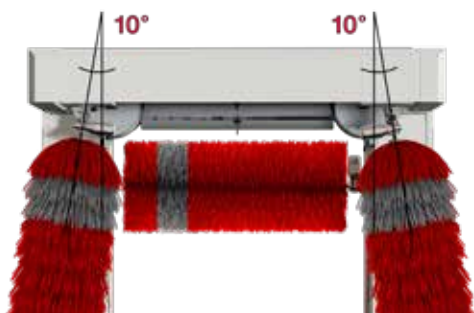

Open tilt

Greater wash accuracy thanks to the 10° tilt of the vertical brushes; in combination with the horizontal brush, washing any vehicle shape is now easier.